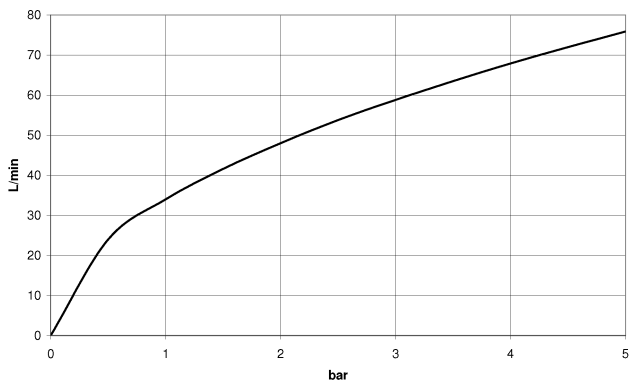

Wall elbow - Chrome

TARA

28 450 625

- 3/8" shower outlet
- rosette Ø 55 mm
- 1/2" connection

Intrinsic protection against back flow.

Fits: TARA, META

	Chrome	28 450 625-00
	Brushed Platinum	28 450 625-06
	Platinum	28 450 625-08
	Dark Chrome	28 450 625-19
	Light Gold	28 450 625-26
	Brushed Light Gold	28 450 625-27
	Brushed Durabronze (23kt Gold)	28 450 625-28
	Matte Black	28 450 625-33
	Brushed Bronze	28 450 625-42
	Brushed Champagne (22kt Gold)	28 450 625-46
	Champagne (22kt Gold)	28 450 625-47
	Brushed Chrome	28 450 625-93
	Brushed Dark Platinum	28 450 625-99

Recommended miscellaneous

- Concealed wall elbow -** 35 085 970 90
- max. recess depth 163 mm
 - min. recess depth 90 mm

28 450 625

mm [inches]

Flow rate chart

Certificates

IAPMO_4976 (5). WRAS_1811023. Belgaqua_21-381-27_7. ACS_20 ACC LY 739.